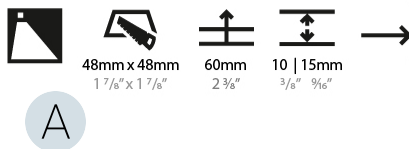

GENERAL

Series: Delight
Subseries: Delight Gooo!
Partner: Prolicht
Division: Architectural
Installation: Recessed
Product Type: Step Light
Mounting Location: Wall
Light Distribution: Asymmetric

PHYSICAL

Shape: Square
Length (mm): 55
Length (in): 2 ³/₁₆
Height (mm): 55
Depth (mm): 50
Height (in): 2 ³/₁₆
Depth (in): 1 ¹⁵/₁₆
Ceiling Thickness (mm): 10-15
Ceiling Thickness (in): 3/8 - 9/16
Min. Recessing Depth (mm): 15
Min. Recessing Depth (in): 9/16
Weight (kg): 0.11
Weight (lbs): 0.25
Fixture Finish: SSR / BKV / CWI / CRY / HAB / UFT / ITA / RUA / FTG / MYG / LOD / PUS / FRO / FUP / KIA / POP / BLS / SPG / MEY / GOH / CHC / COM / ABZ / JAG / OBR / MOS / ROR
Fixture Material: Aluminum

ELECTRICAL

Lamp Type: LED (Zhaga Standard)
Input Wattage (W): 2.2
Total Output Wattage (W): 2
Dimming: Tri-Mode (Non-Dimming and Phase Dimming (120Vac only) and 0-10V Dimming)
Driver Included: No
Driver Location: Remote
Driver Type: Constant Current - Universal
Input Voltage (V): 120 - 277
Constant Current (MA): 700

LED

Number of LEDs: 1
Color Temperature (°K): 2700 / 3000 / 4000
Max. Delivered Lumen (lm): 50
Nominal Lumen (lm): 170
CRI: >90 CRI
Lamp Life (hrs): 50000

OPTICAL

RATINGS AND CERTIFICATIONS

Certified By: Certified for North American Standards
IP rating: IP20