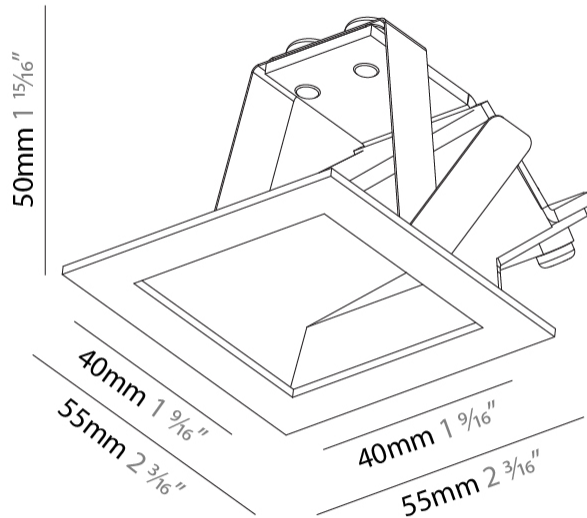

GENERAL

Series: Delight
Subseries: Delight Gooo!
Partner: Prolicht
Division: Architectural
Installation: Recessed
Product Type: Step Light
Mounting Location: Wall
Light Distribution: Asymmetric

PHYSICAL

Shape: Square
Length (mm): 55
Length (in): 2 ³/₁₆
Height (mm): 55
Depth (mm): 50
Height (in): 2 ³/₁₆
Depth (in): 1 ¹⁵/₁₆
Ceiling Thickness (mm): 10-15
Ceiling Thickness (in): 3/8 - 9/16
Min. Recessing Depth (mm): 15
Min. Recessing Depth (in): 9/16
Weight (kg): 0.11
Weight (lbs): 0.25
Fixture Finish: SSR / BKV / CWI / CRY / HAB / UFT / ITA / RUA / FTG / MYG / LOD / PUS / FRO / FUP / KIA / POP / BLS / SPG / MEY / GOH / CHC / COM / ABZ / JAG / OBR / MOS / ROR
Fixture Material: Aluminum

ELECTRICAL

Lamp Type: LED (Zhaga Standard)
Input Wattage (W): 2.2
Total Output Wattage (W): 2
Dimming: Tri-Mode (Non-Dimming and Phase Dimming (120Vac only) and 0-10V Dimming)
Driver Included: No
Driver Location: Remote
Driver Type: Constant Current - Universal
Input Voltage (V): 120 - 277
Constant Current (MA): 700

LED

Number of LEDs: 1
Color Temperature (°K): 2700 / 3000 / 4000
Max. Delivered Lumen (lm): 50
Nominal Lumen (lm): 170
CRI: >90 CRI
Lamp Life (hrs): 50000

OPTICAL

RATINGS AND CERTIFICATIONS

Certified By: Certified for North American Standards
IP rating: IP20